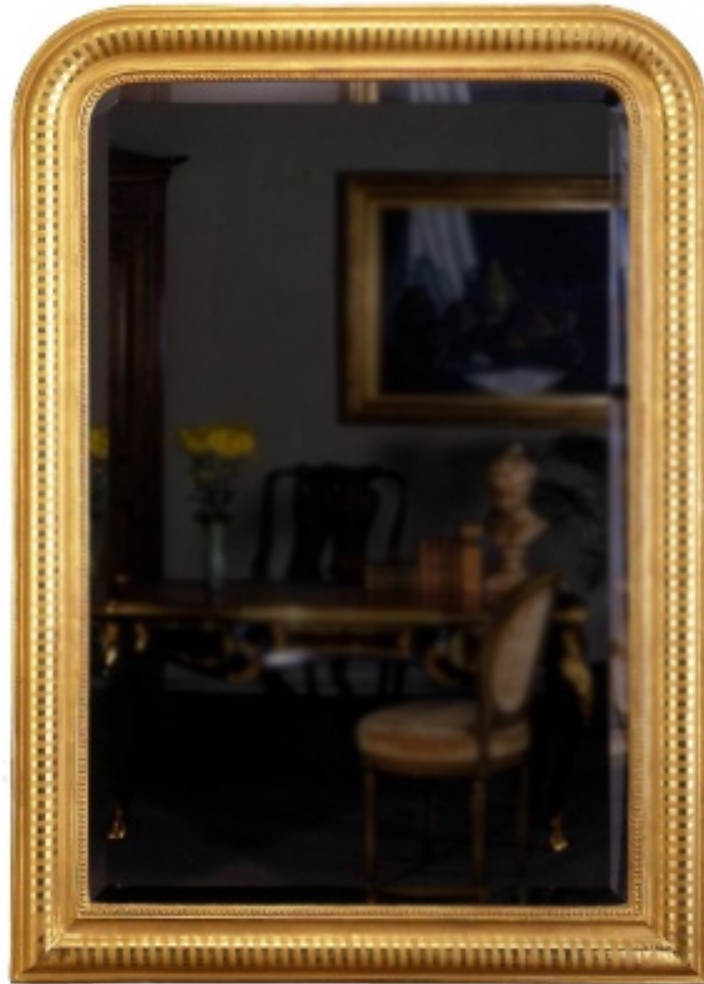

KNIGHTSBRIDGE

CHARLESTON, SC

Louis Philipe Style Mirror

\$5,575

36"x 53"H

22kt Bright Gold leaf w/Water Gilding and Wide Beveled Clear Mirror

648 King Street, Charleston SC 29403

knightsbridgecharleston.com